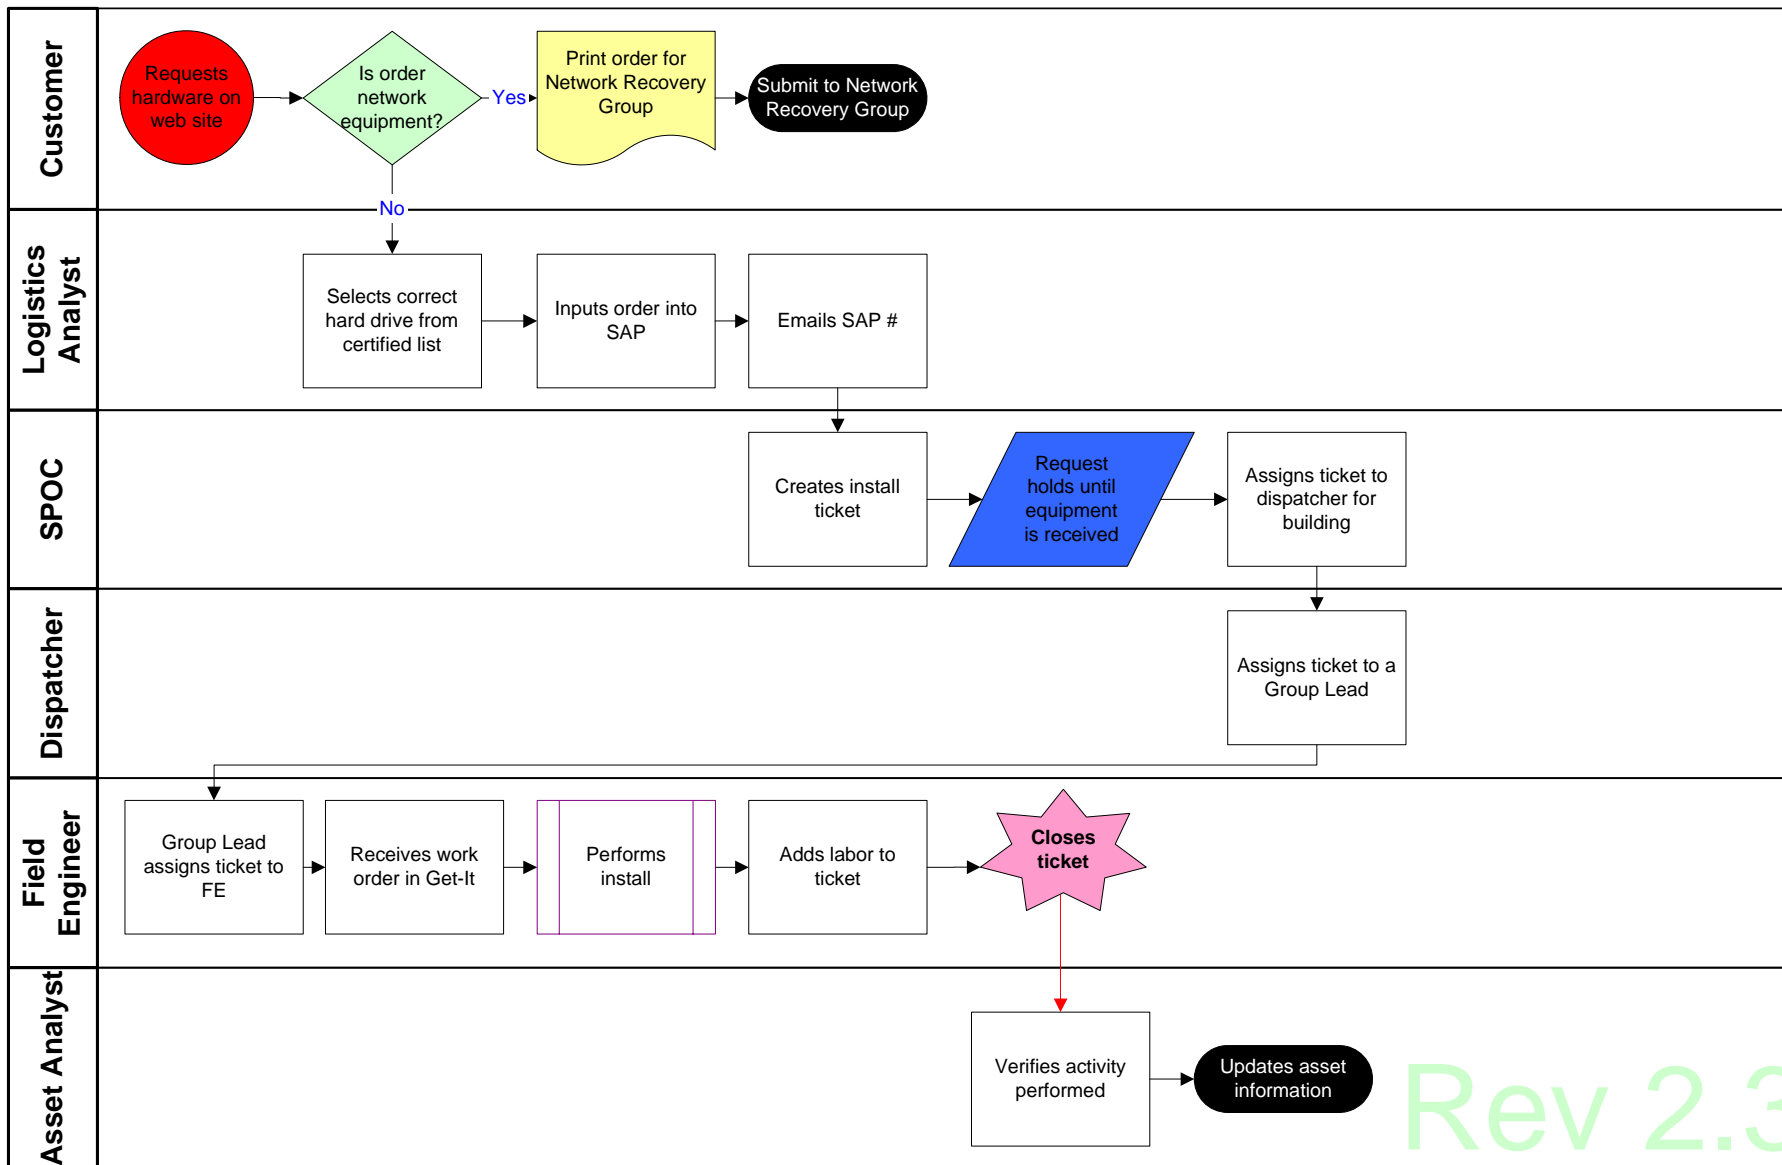

PROCESS: Hard Drive Upgrades--CM3

Rev 2.3

KEY: