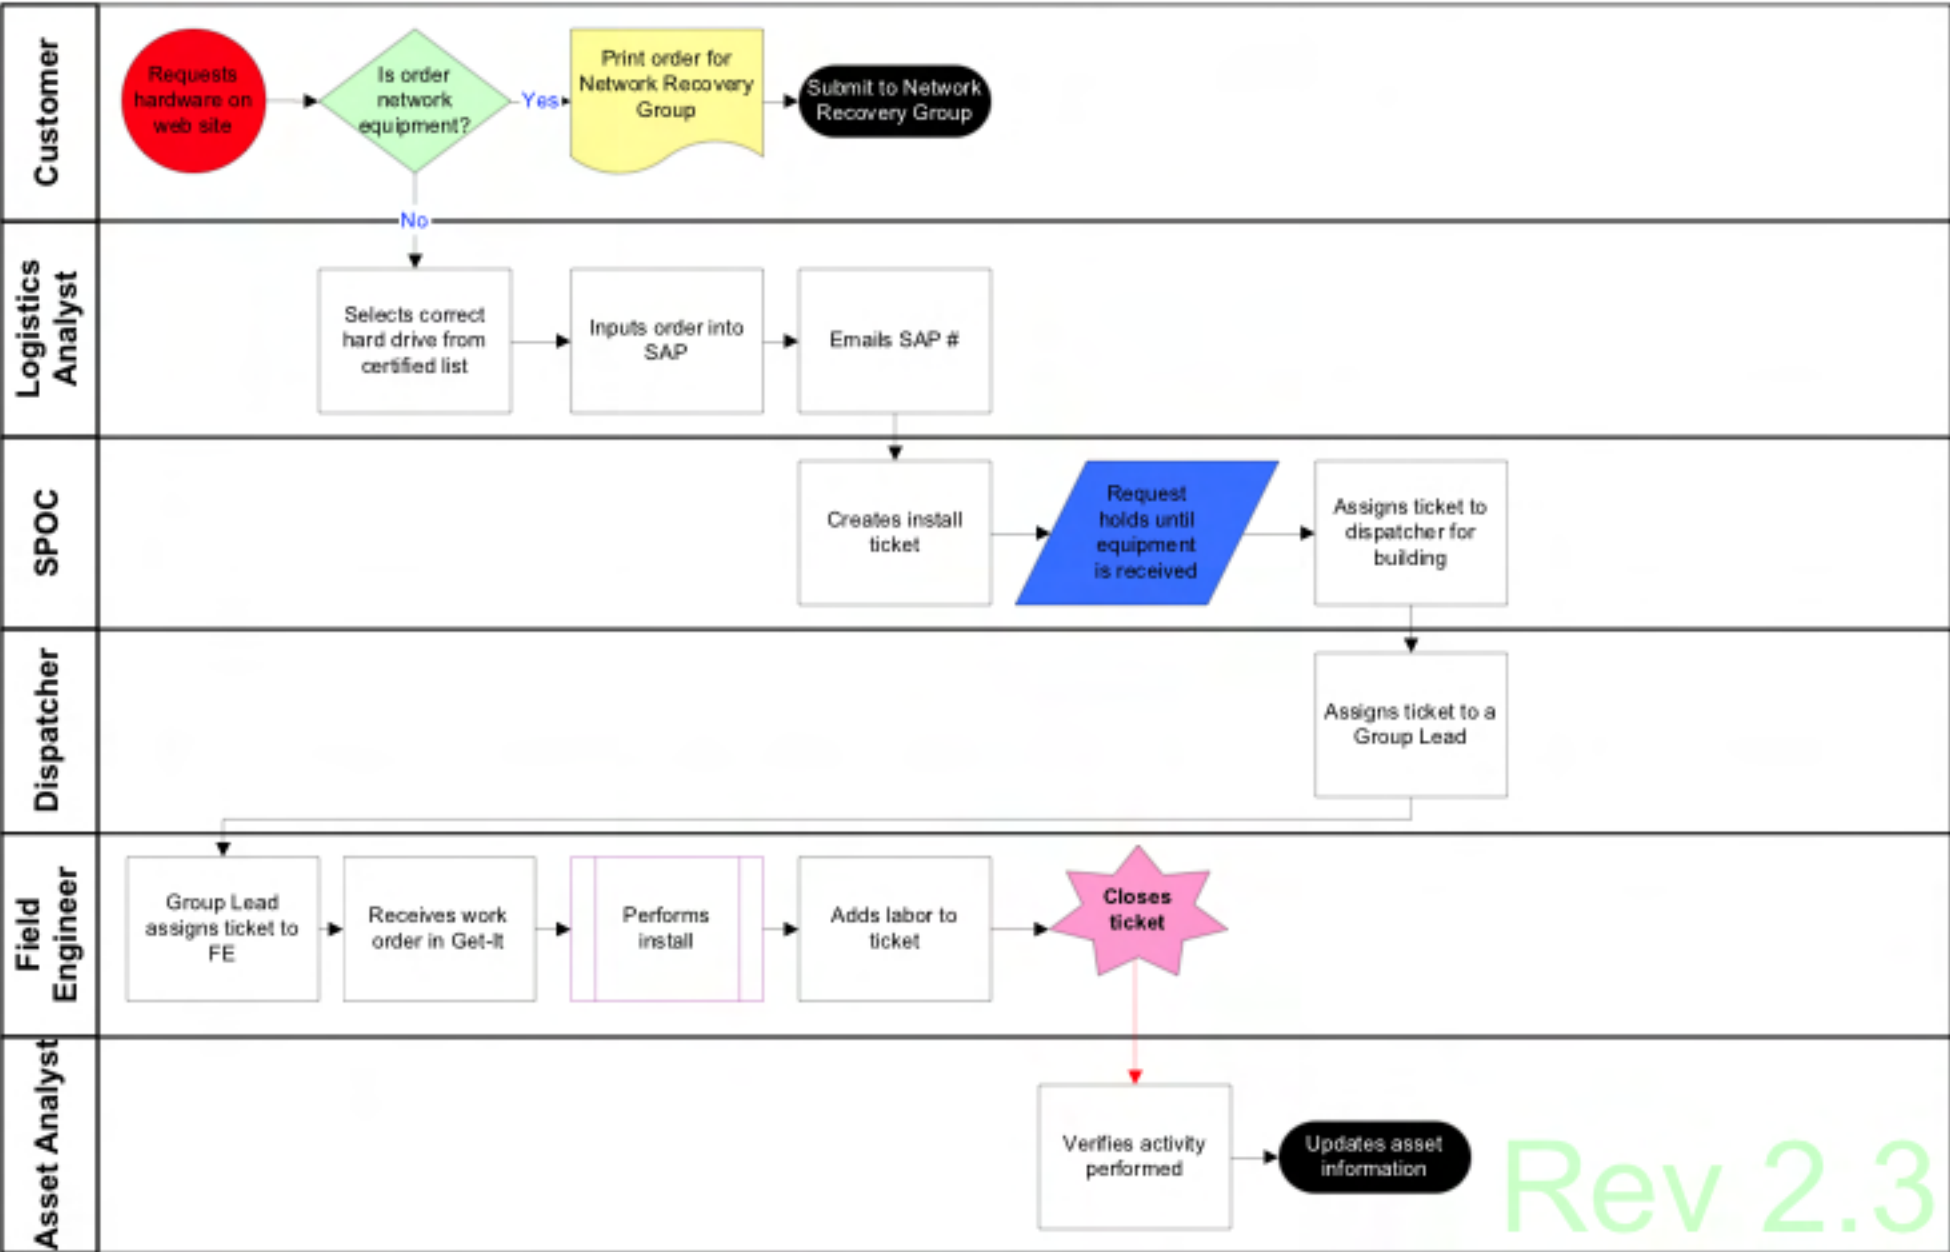

PROCESS: *Hard Drive Upgrades--CM3*

Rev 2.3

KEY: